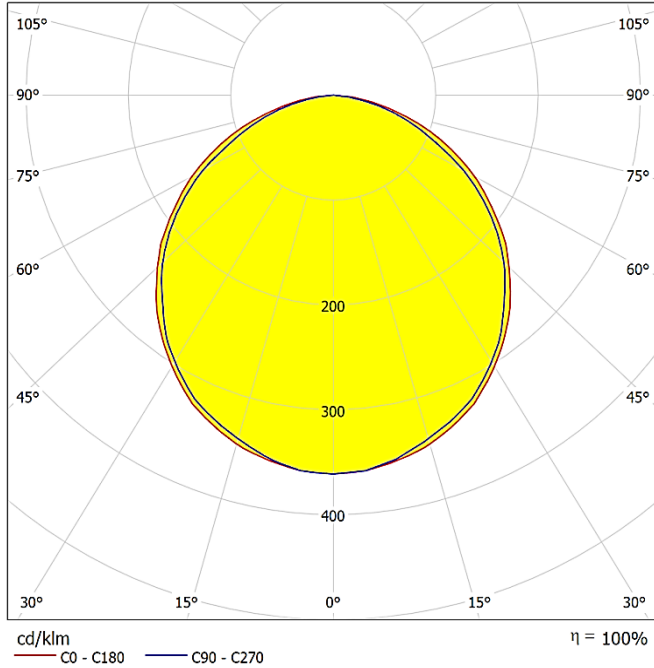

Cone Diagram