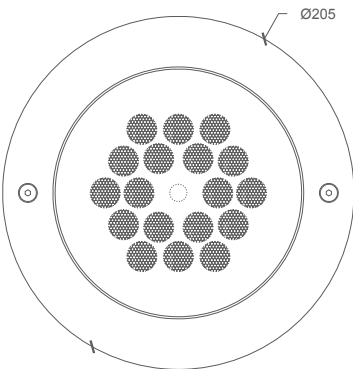

Beheste Reza - Mashhad | Iran

Beheste Reza - Meşhed | İran

TECHNICAL DRAWING | TEKNİK ÇİZİM

INSTALLATION DIAGRAM | MONTAJ ŞEMASI

LIGHT DISTRIBUTION CURVES | IŞIK DAĞILIM EĞRİLERİ

Data calculated with Talus DA-GTO18