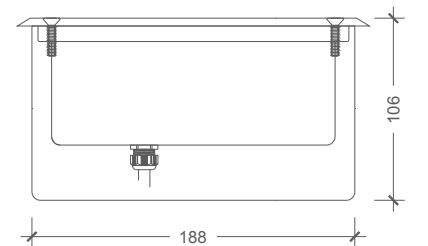

Beheste Reza - Mashhad | Iran

Beheste Reza - Meşhed | İran

TECHNICAL DRAWING | TEKNİK ÇİZİM

INSTALLATION DIAGRAM | MONTAJ ŞEMASI

LIGHT DISTRIBUTION CURVES | IŞIK DAĞILIM EĞRİLERİ

Data calculated with Talus DA-GTO18