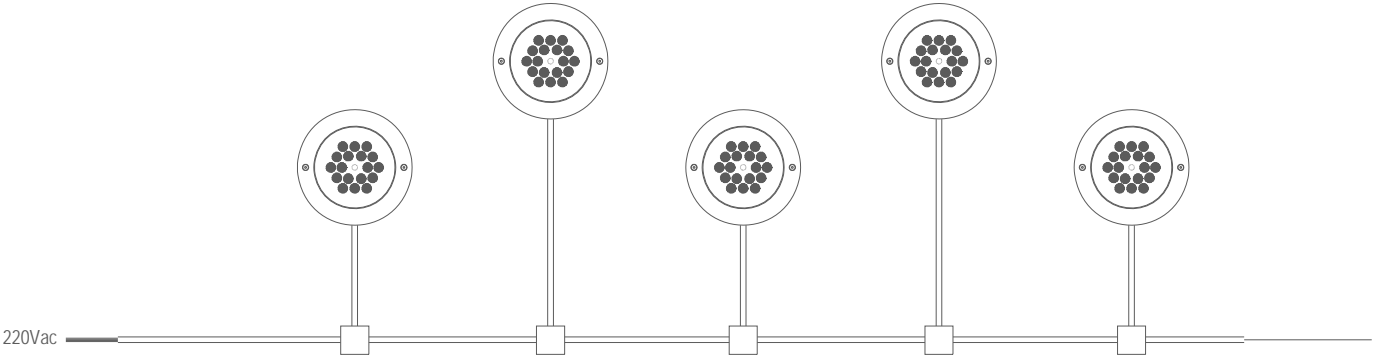

INSTALLATION DIAGRAM | MONTAJ ŞEMASI

LIGHT DISTRIBUTION CURVES | IŞIK DAĞILIM EĞRİLERİ

Data calculated with Talus DA-GTO18

Lumen measurement complies with UNE-EN 13032 / IES LM-79-08 testing procedures.

Due to continuous improvements and innovations, specifications may change without notice.

Veri Talus DA-GTO18 ile hesaplanmıştır.

Lümen ölçümü 13032 / IES LM-79-08 test prosedürleri UNE-EN ile uyumludur.

Sürekli iyileştirmeler ve yenilikler nedeniyle, özellikleri haber verilmeksizin değiştirilebilir.

TALUS
DA-GTO18-G
GREEN

Lumen - 2016 lm

Polar