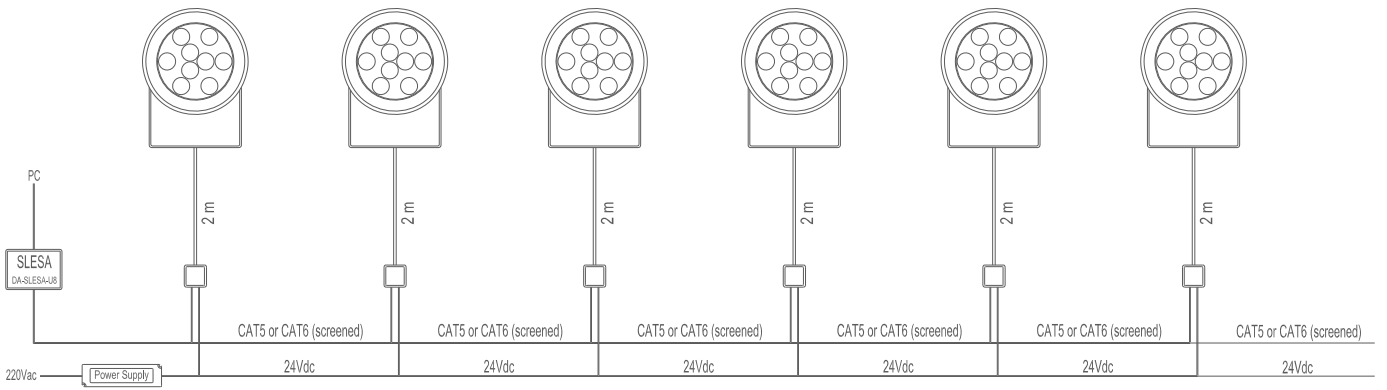

INSTALLATION DIAGRAM | MONTAJ ŞEMASI