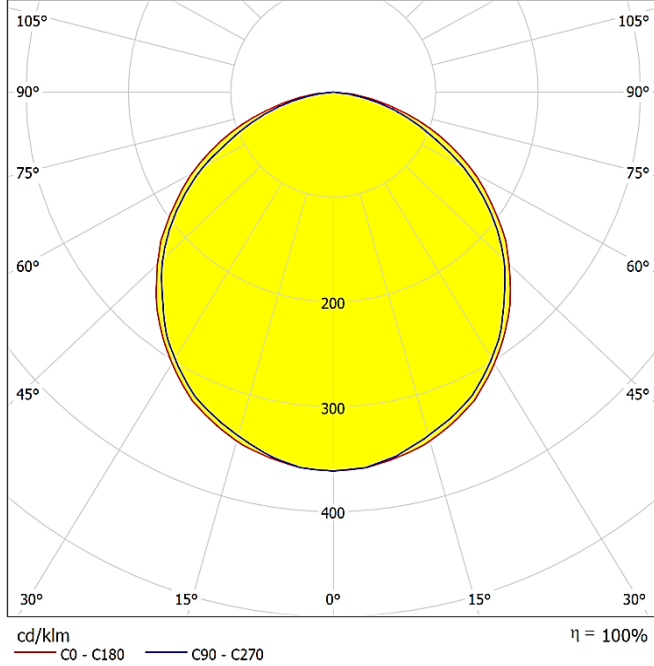

LIGHT DISTRIBUTION CURVES | IŞIK DAĞILIM EĞRİLERİ

Data calculated with Foris DA-PRO9-RGB

Lumen measurement complies with UNE-EN 13032 / IES LM-79-08 testing procedures.

Veri Foris DA-PRO9-RGB ile hesaplanmıştır.

Lümen ölçümü 13032 / IES LM-79-08 test prosedürleri UNE-EN ile uyumludur.

Due to continuous improvements and innovations, specifications may change without notice.

Sürekli iyileştirmeler ve yenilikler nedeniyle, özellikleri haber verilmeksizin değiştirilebilir.

FORIS
DA-PRO9-RGB
RGB

Lumen - 714 lm

Polar

Cone Diagram