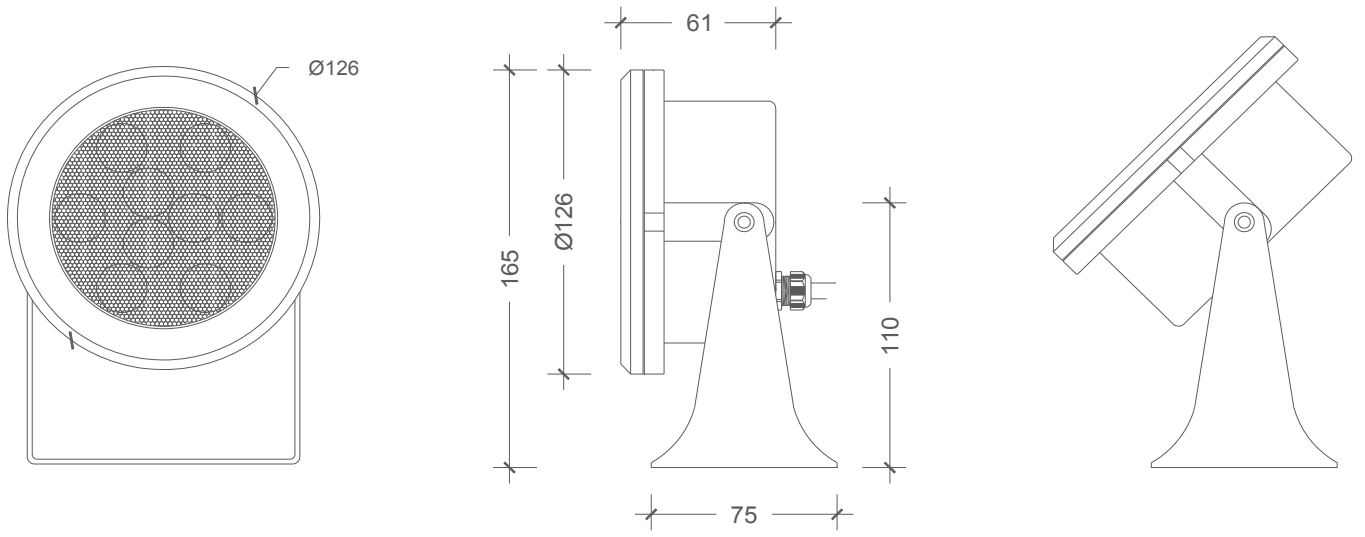

TECHNICAL DRAWING | TEKNİK ÇİZİM