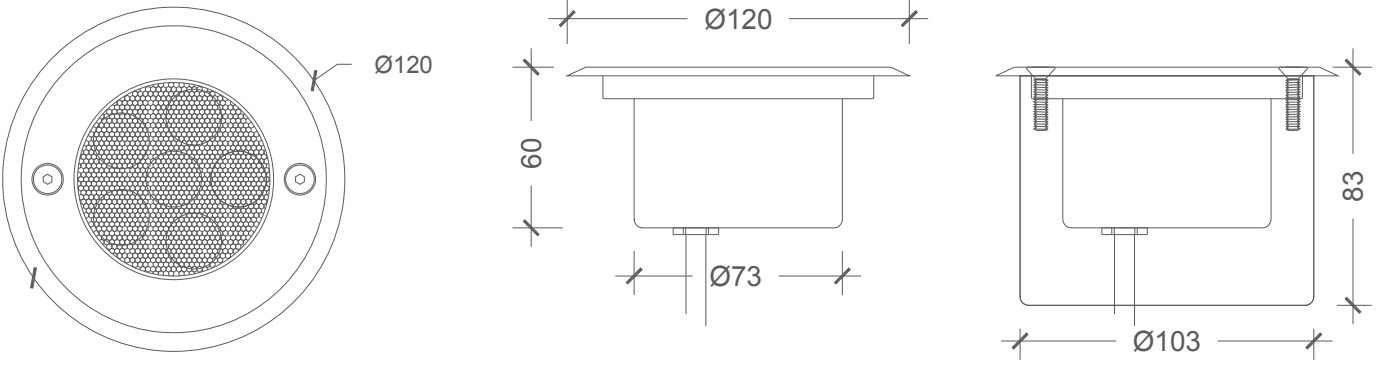

TECHNICAL DRAWING | TEKNİK ÇİZİM