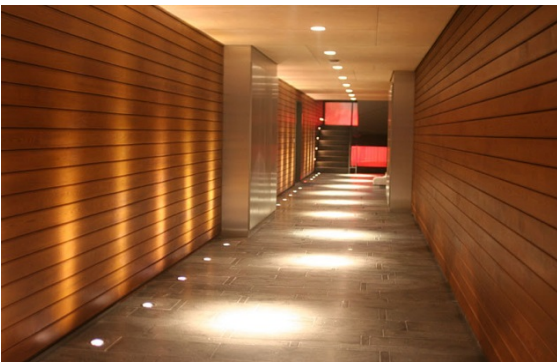

ELECTRICAL SPECIFICATIONS | ELEKTRİK ÖZELLİKLERİ

Input voltage	Giriş voltajı	24V DC
LED quantity	LED adeti	6 LEDs
Power consumption	Güç tüketimi	8W
Controller unit	Kontrol ünitesi	integral DMX512 / dahili DMX512
Cable	Kablo	30 cm. cable / 30 cm. kablo
Max. Run	Maks. Sürme	12 pcs/100W SMPS
Max. Distance to SMPS	SMPS'e Maks. Mesafe	30m.

LED SPECIFICATIONS | LED ÖZELLİKLERİ

Due to continuous improvements and innovations, specifications may change without notice		Sürekli iyileştirmeler ve yenilikler sayesinde, özellikler önceden haber verilmeksizin değiştirilebilir
LED type	LED tipi	350-700mA Golden Dragon Plus
LED brand	LED markası	OSRAM Opto
Lumens	Lümen	476 lm
Lumen account has been enumerated in the light of all LEDs are working / Lümen hesabı tüm LED'lerin çalıştığı baz alınarak hesaplanmıştır		
Beam Angle	Işıma Açısı	N (narrow/dar): 30° | M (medium/orta): 50° | W (wide/geniş): 70°
Lifespan	Ömür	35.000 hrs (50°C) / 50.000 hrs (25°C)

CERTIFICATIONS | SERTİFİKALAR

EN 62031:2008 EN 60598-2-1:1989 EN 60598-1:2004+A1:2006

IP Test according to IEC EN 60529 / TS 3033 EN 60529

CE complies with 2006 / 95 / EC

RoHS complies with 2002 / 95 / EC

Turkish Patent Institute Registration Number: 2008 04595 Türk Patent Enstitüsü Kayıt Numarası: 2008 04595

RADIX is a versatile solution for applications in space restricted surroundings. Radix is a compact and functional fixture that combines design with advance LED technology.

RADIX alanı kısıtlı uygulamalar için çok yönlü bir çözümdür. Radix ileri LED teknolojisi ile tasarımı birleştiren bir kompakt ve fonksiyonel bir aydınlatmadır.